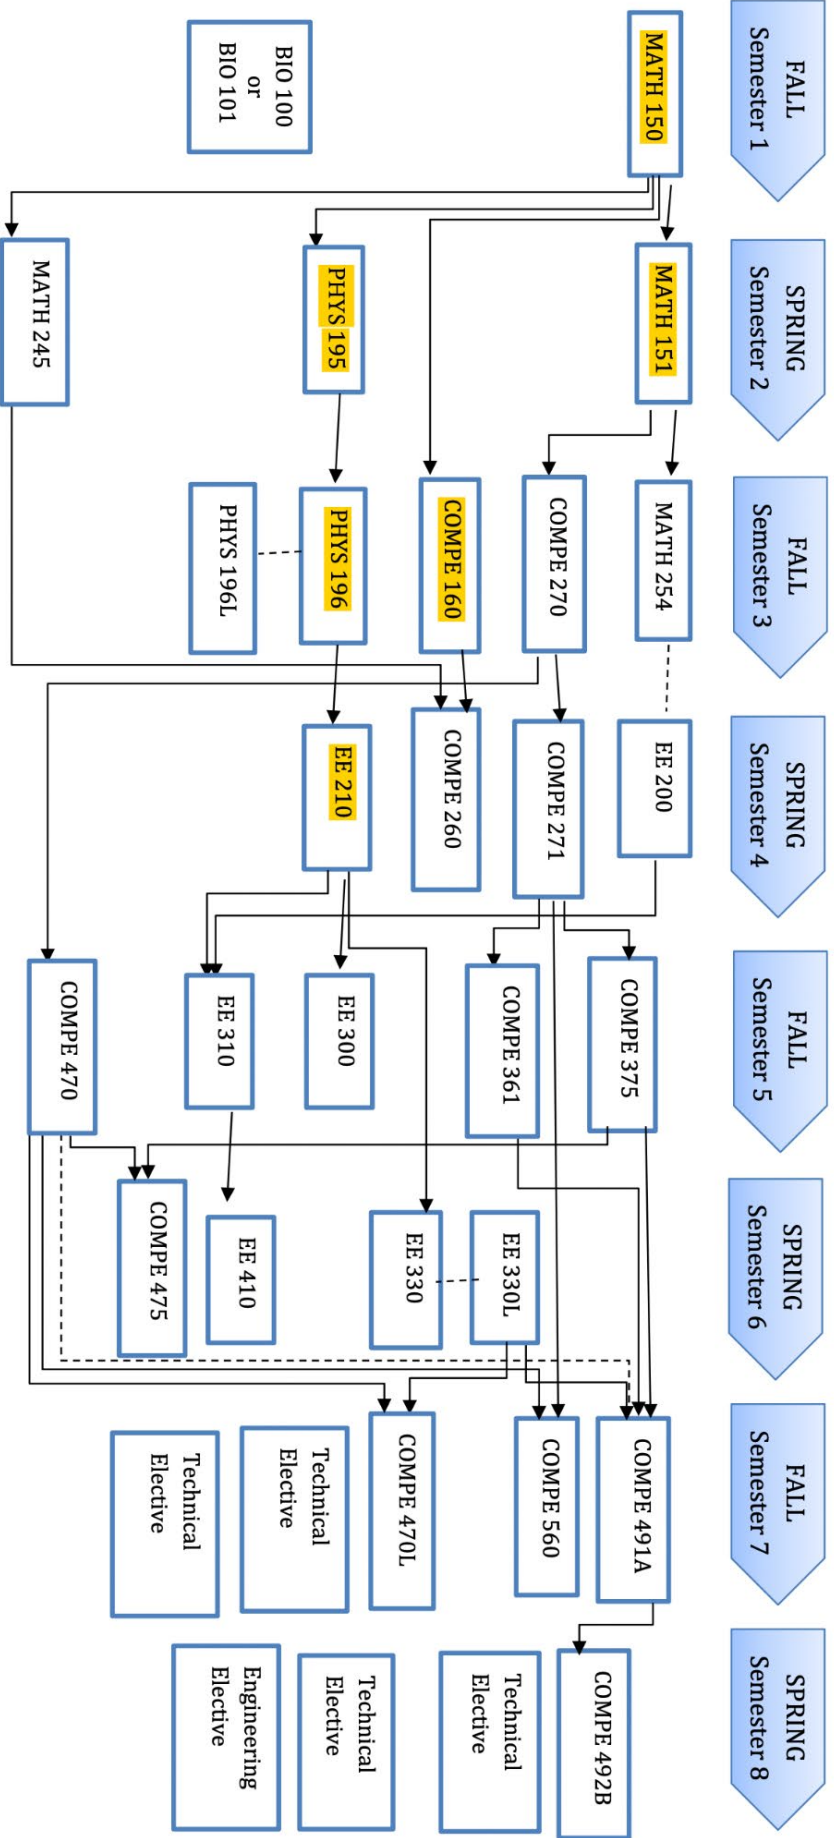

COMPUTER ENGINEERING CURRICULUM GUIDE

Catalog Year 2022-23

----- Credit or Concurrent Enrollment

----- Prerequisite

Note:

- General Education requirements are not shown, see general catalog, degree evaluation or MyMap
- Yellow highlight = Impaction Courses = must pass with C or better